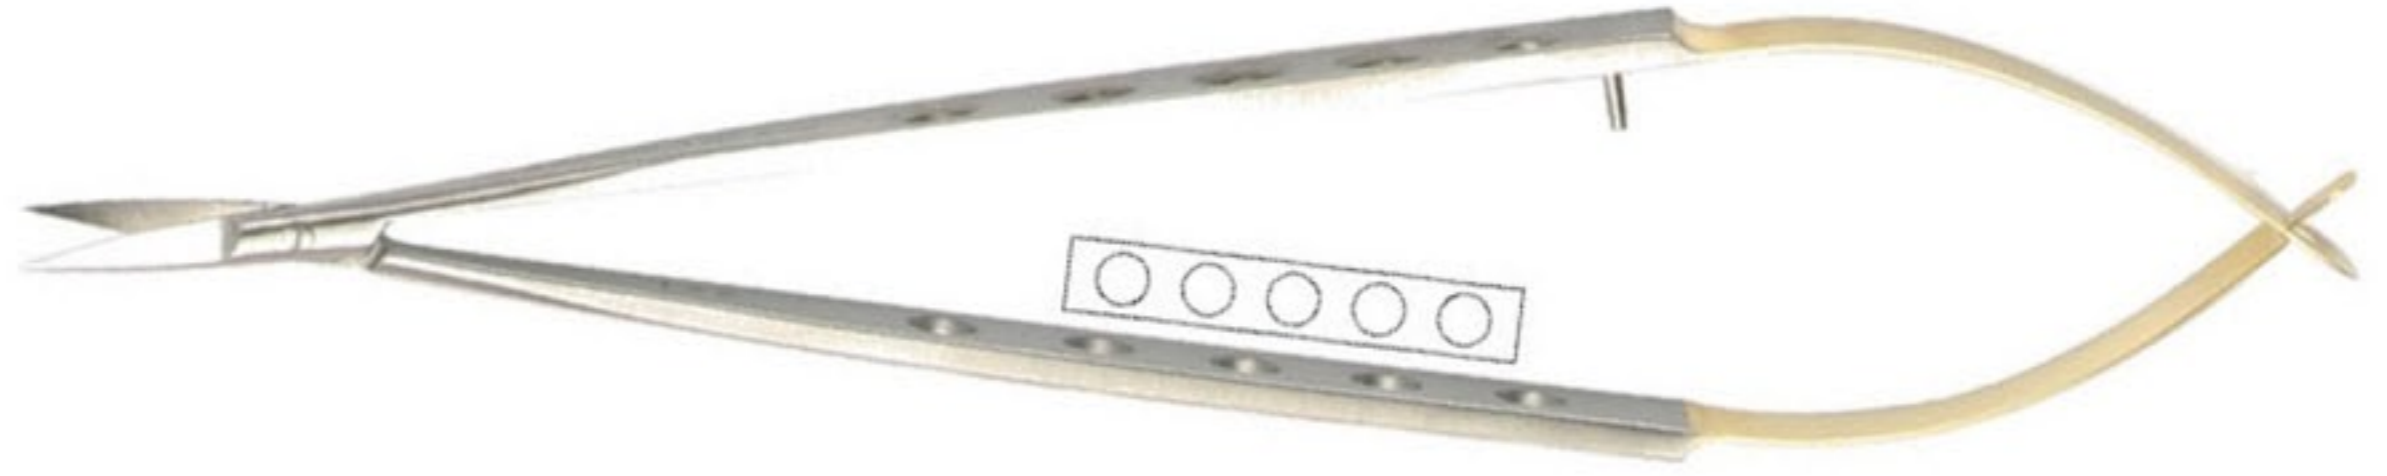

SCISSORS

Micro Scissors (Curved) TC with Hole-type Handle

Catalog #	Size
MT-DC-920-31	17 cm