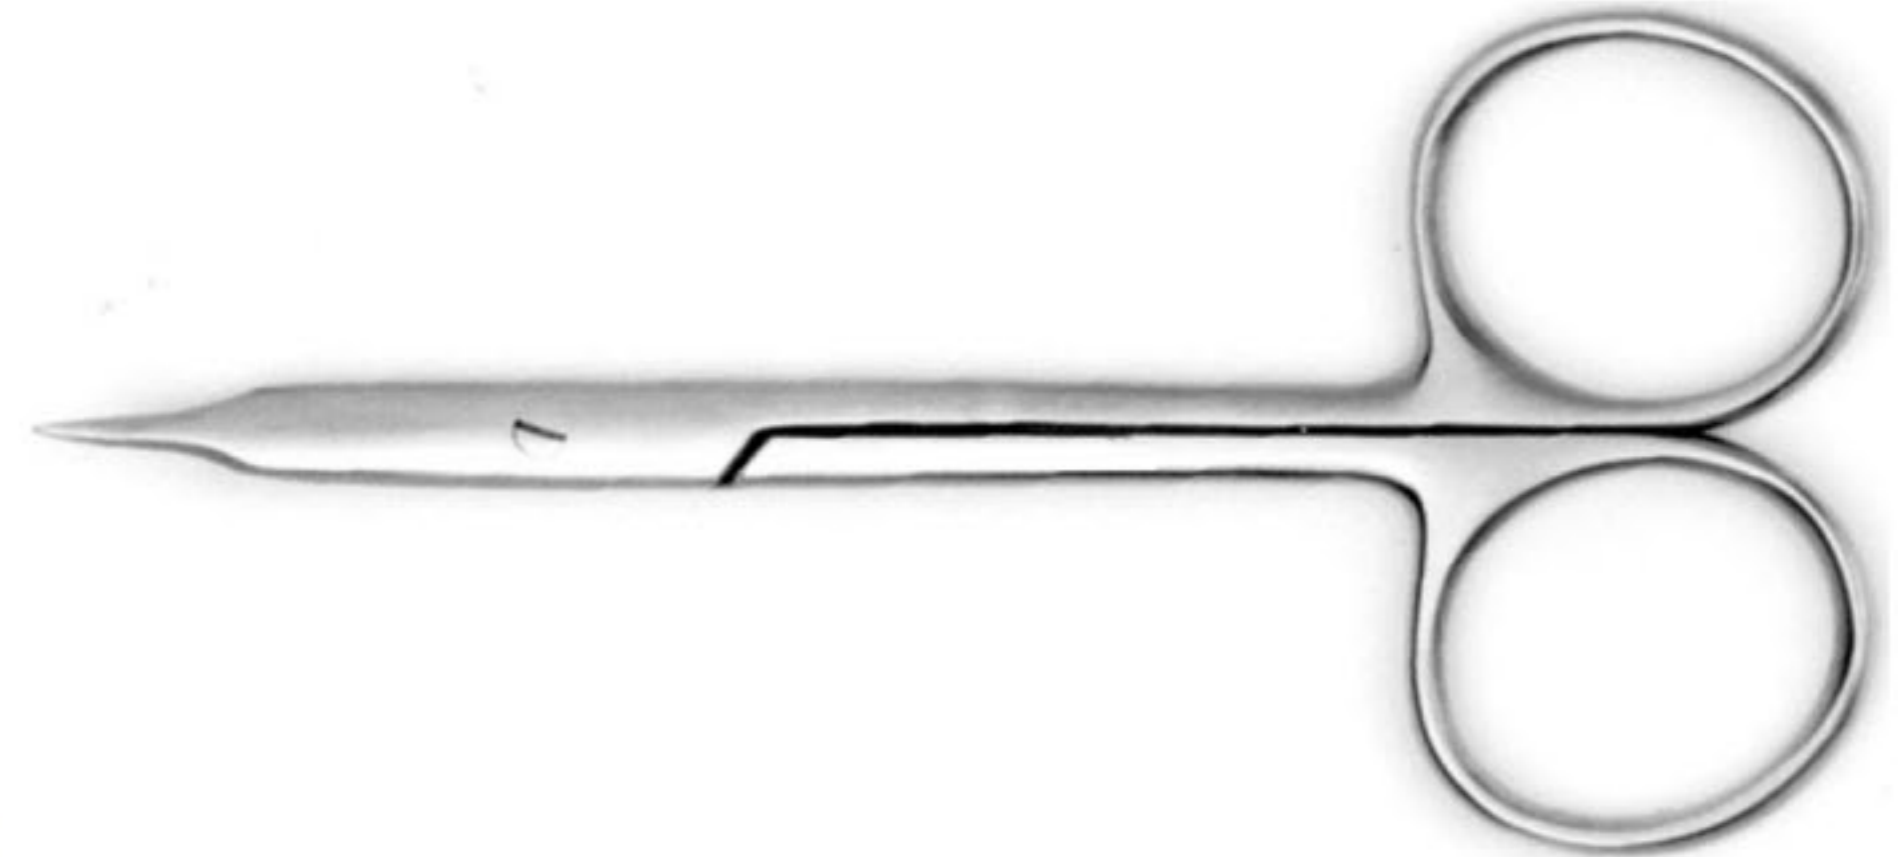

### Stevens Scissors (Straight)

Catalog #	Size
MT-DC-920-22	11.5 cm

straight